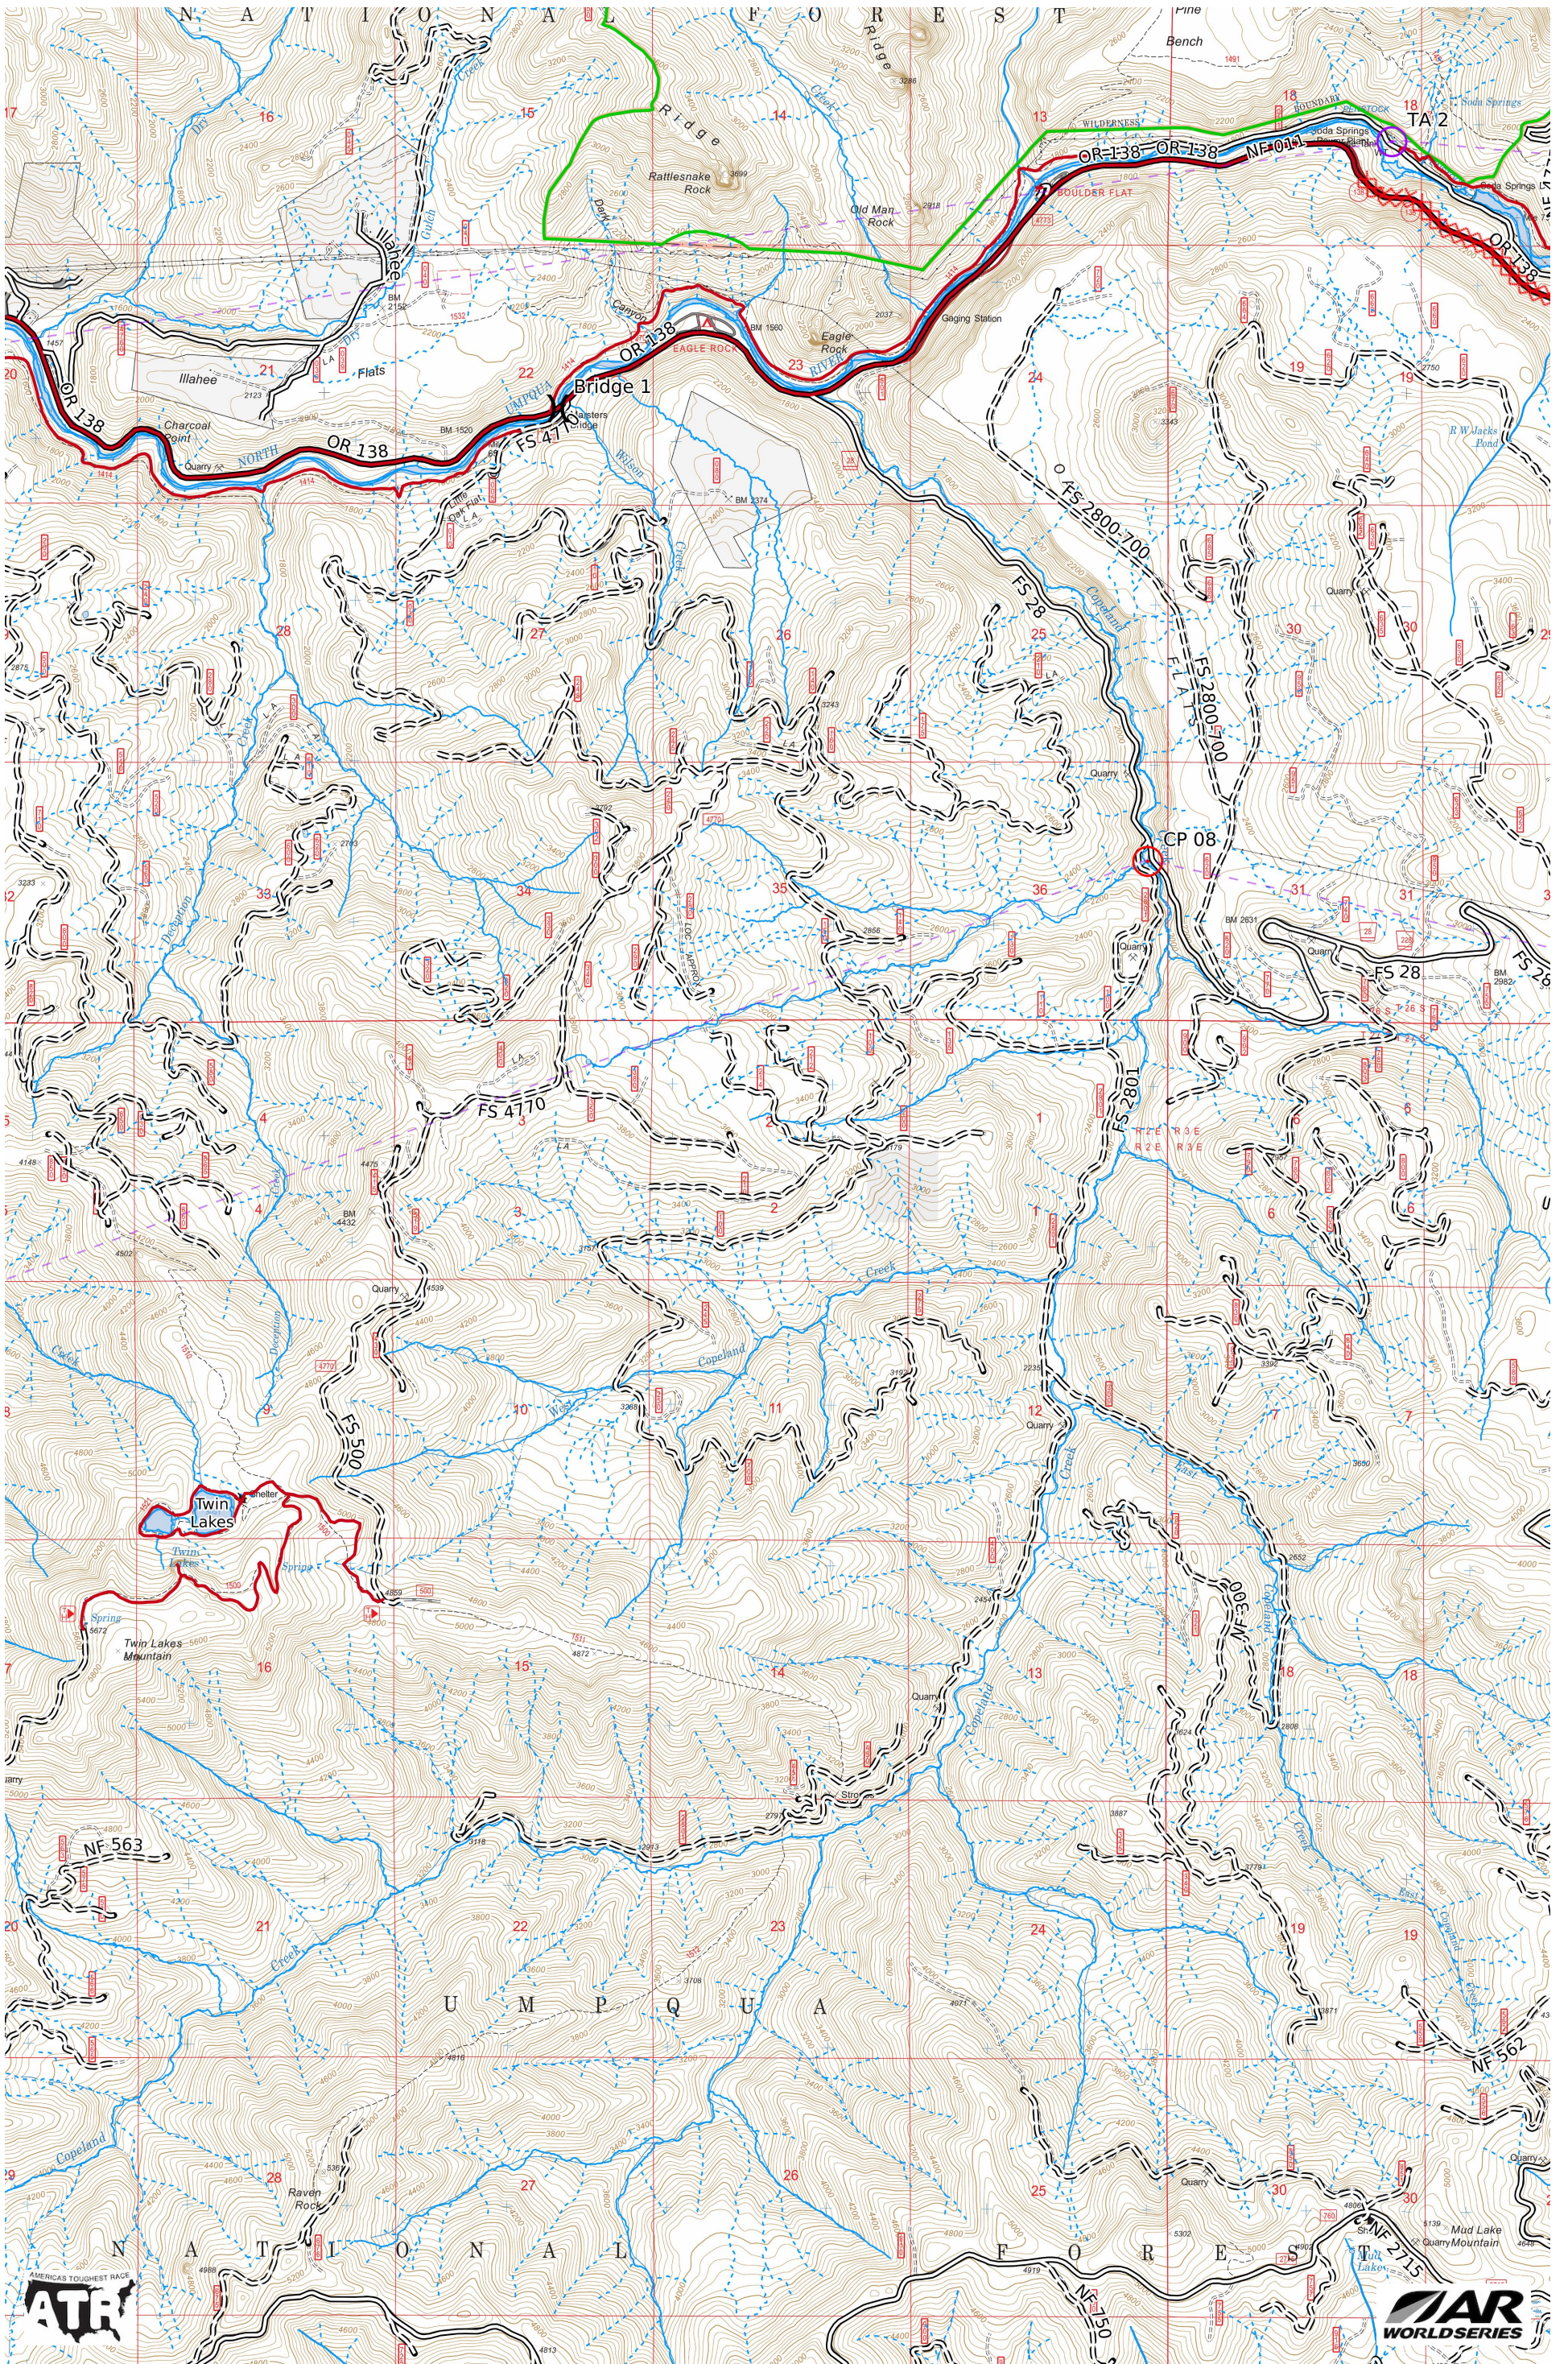

EO 2022 Stage 2&3 1/5
WGS84

UTM Zone 10T

CALTOPO

Scale 1:38000 1 inch = 3167 feet

MN
14.4°

EO 2022 Stage 2&3 2/5
WGS84

UTM Zone 10T

 CALTOPO

Scale 1:38000 1 inch = 3167 feet

MN 14.4°

EO 2022 Stage 2&3 3/5

WGS84

UTM Zone 10T

 CALTOPO

Scale 1:38000 1 inch = 3167 feet

MN 14.4°

ATB 440

WORLD SERIES

EO 2022 Stage 2&3 4/5
WGS84
UTM Zone 10T

MN 14.5°

Scale 1:38000 1 inch = 3167 feet

EO 2022 Stage 2&3 5/5
WGS84
UTM Zone 10T
CALTOPO

MN
14.5°