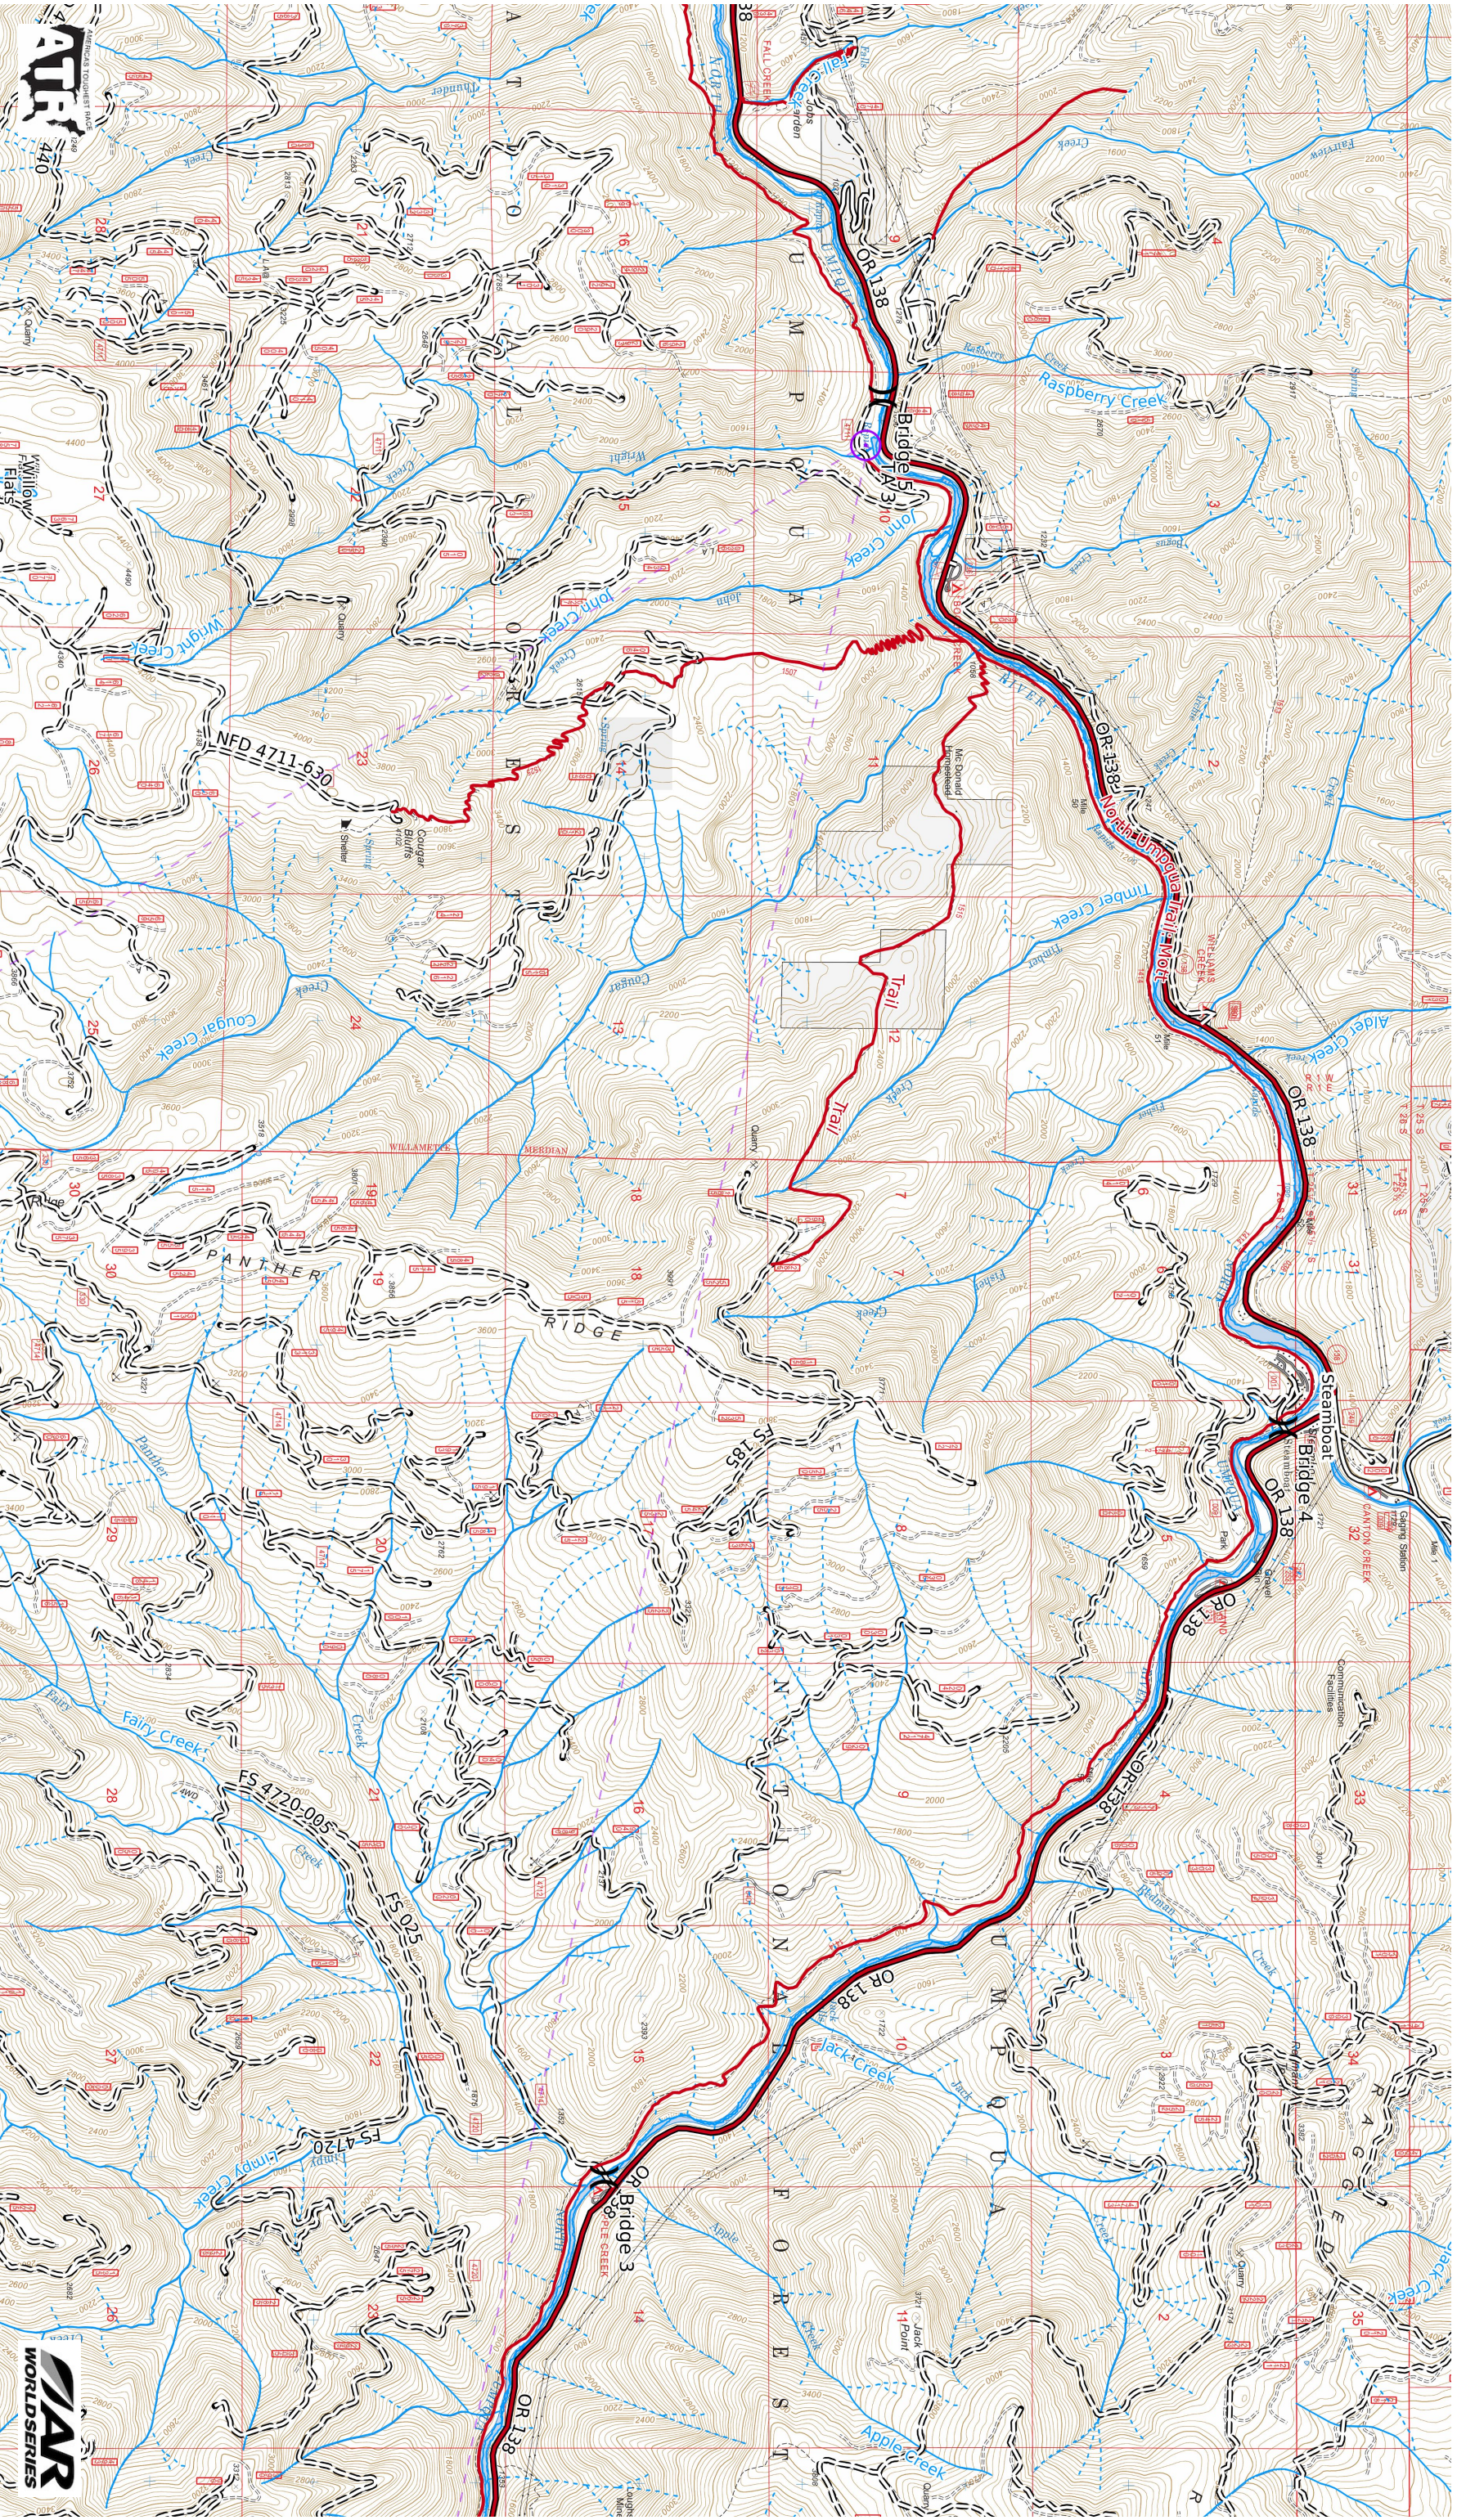

EO 2022 Stage 2&3 1/5
WGS84

UTM Zone 10T

CALTOPO

Scale 1:38000 1 inch = 3167 feet

MN
14.4°

EO 2022 Stage 2&3 2/5
WGS84

UTM Zone 10T

 CALTOPO

Scale 1:38000 1 inch = 3167 feet

MN 14.4°

EO 2022 Stage 2&3 3/5

WGS84

UTM Zone 10T

 CALTOPO

Scale 1:38000 1 inch = 3167 feet

MN 14.4°

ATB 440

WORLD SERIES

EO 2022 Stage 2&3 4/5
WGS84
UTM Zone 10T

MN 14.5°

Scale 1:38000 1 inch = 3167 feet

EO 2022 Stage 2&3 5/5
WGS84
UTM Zone 10T
CALTOPO

MN
14.5°