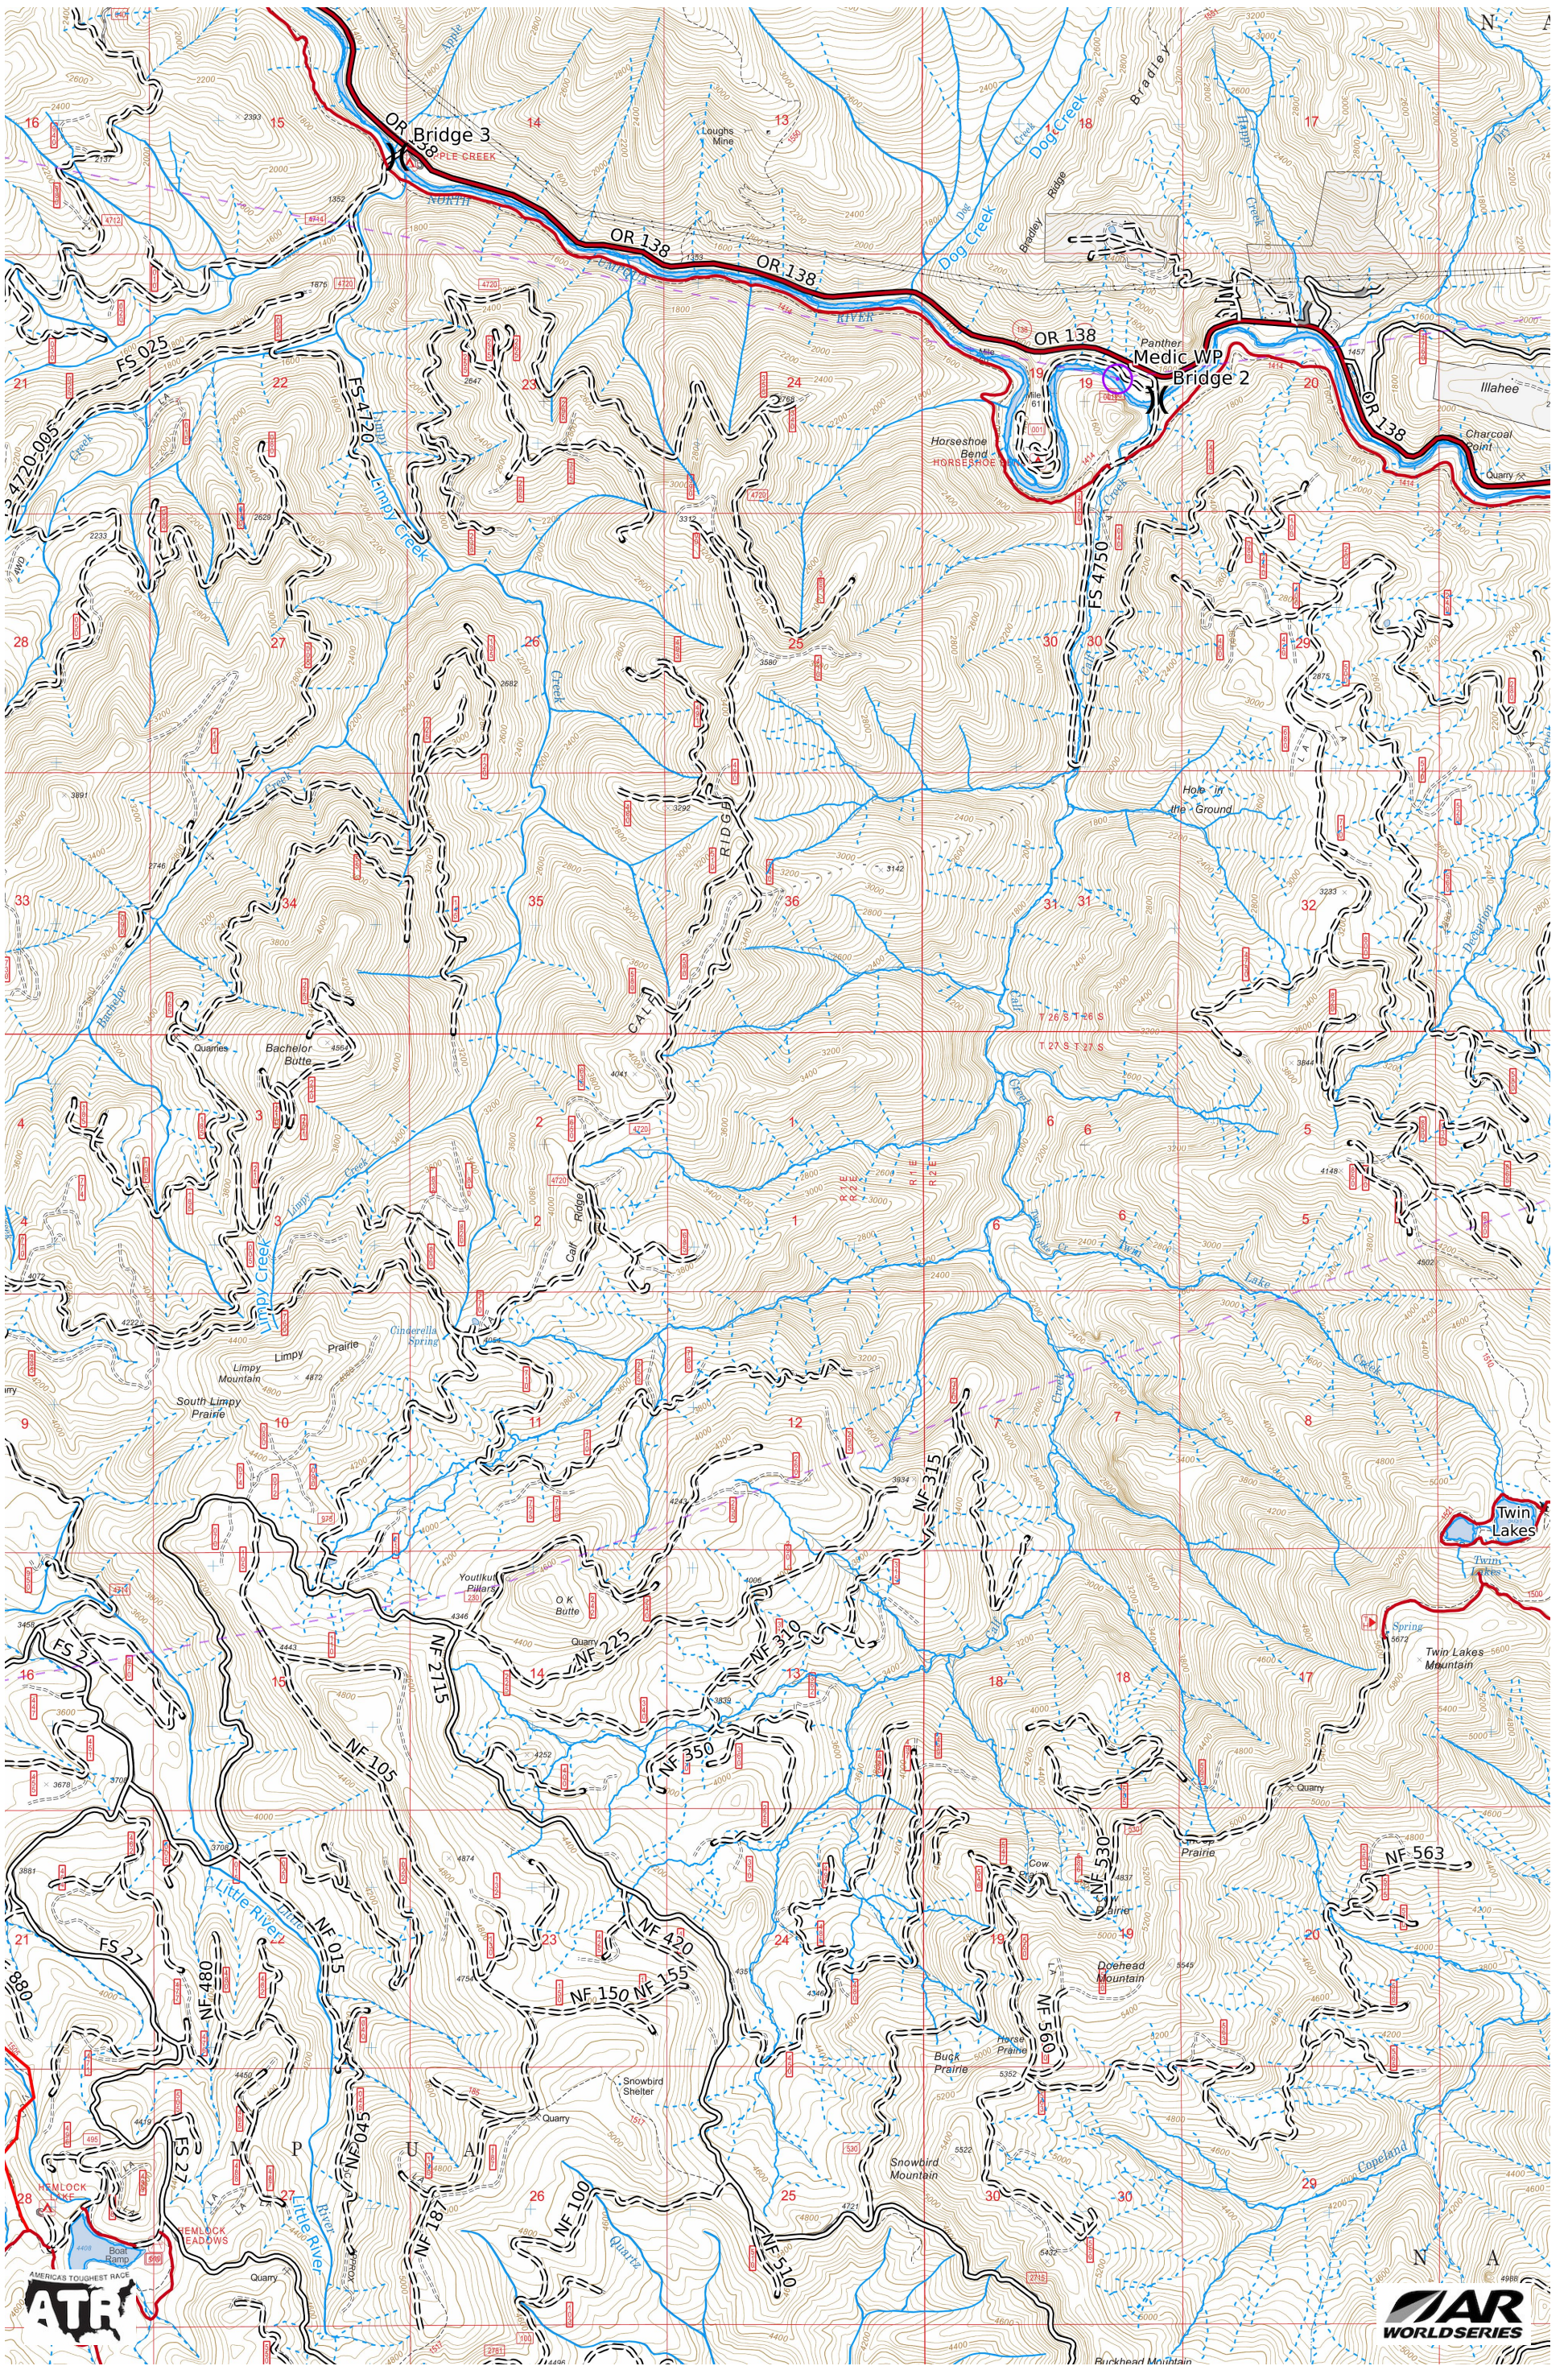

EO 2022 Stage 2&3 1/5
WGS84

UTM Zone 10T

CALTOPO

Scale 1:38000 1 inch = 3167 feet

MN
14.4°

EO 2022 Stage 2&3 2/5
WGS84

UTM Zone 10T

 CALTOPO

Scale 1:38000 1 inch = 3167 feet

MN 14.4°

EO 2022 Stage 2&3 3/5

WGS84

UTM Zone 10T

 CALTOPO

Scale 1:38000 1 inch = 3167 feet

MN 14.4°

ATB 440

WORLD SERIES

EO 2022 Stage 2&3 4/5
WGS84
UTM Zone 10T

MN 14.5°

Scale 1:38000 1 inch = 3167 feet

EO 2022 Stage 2&3 5/5
WGS84
UTM Zone 10T
CALTOPO

MN
14.5°